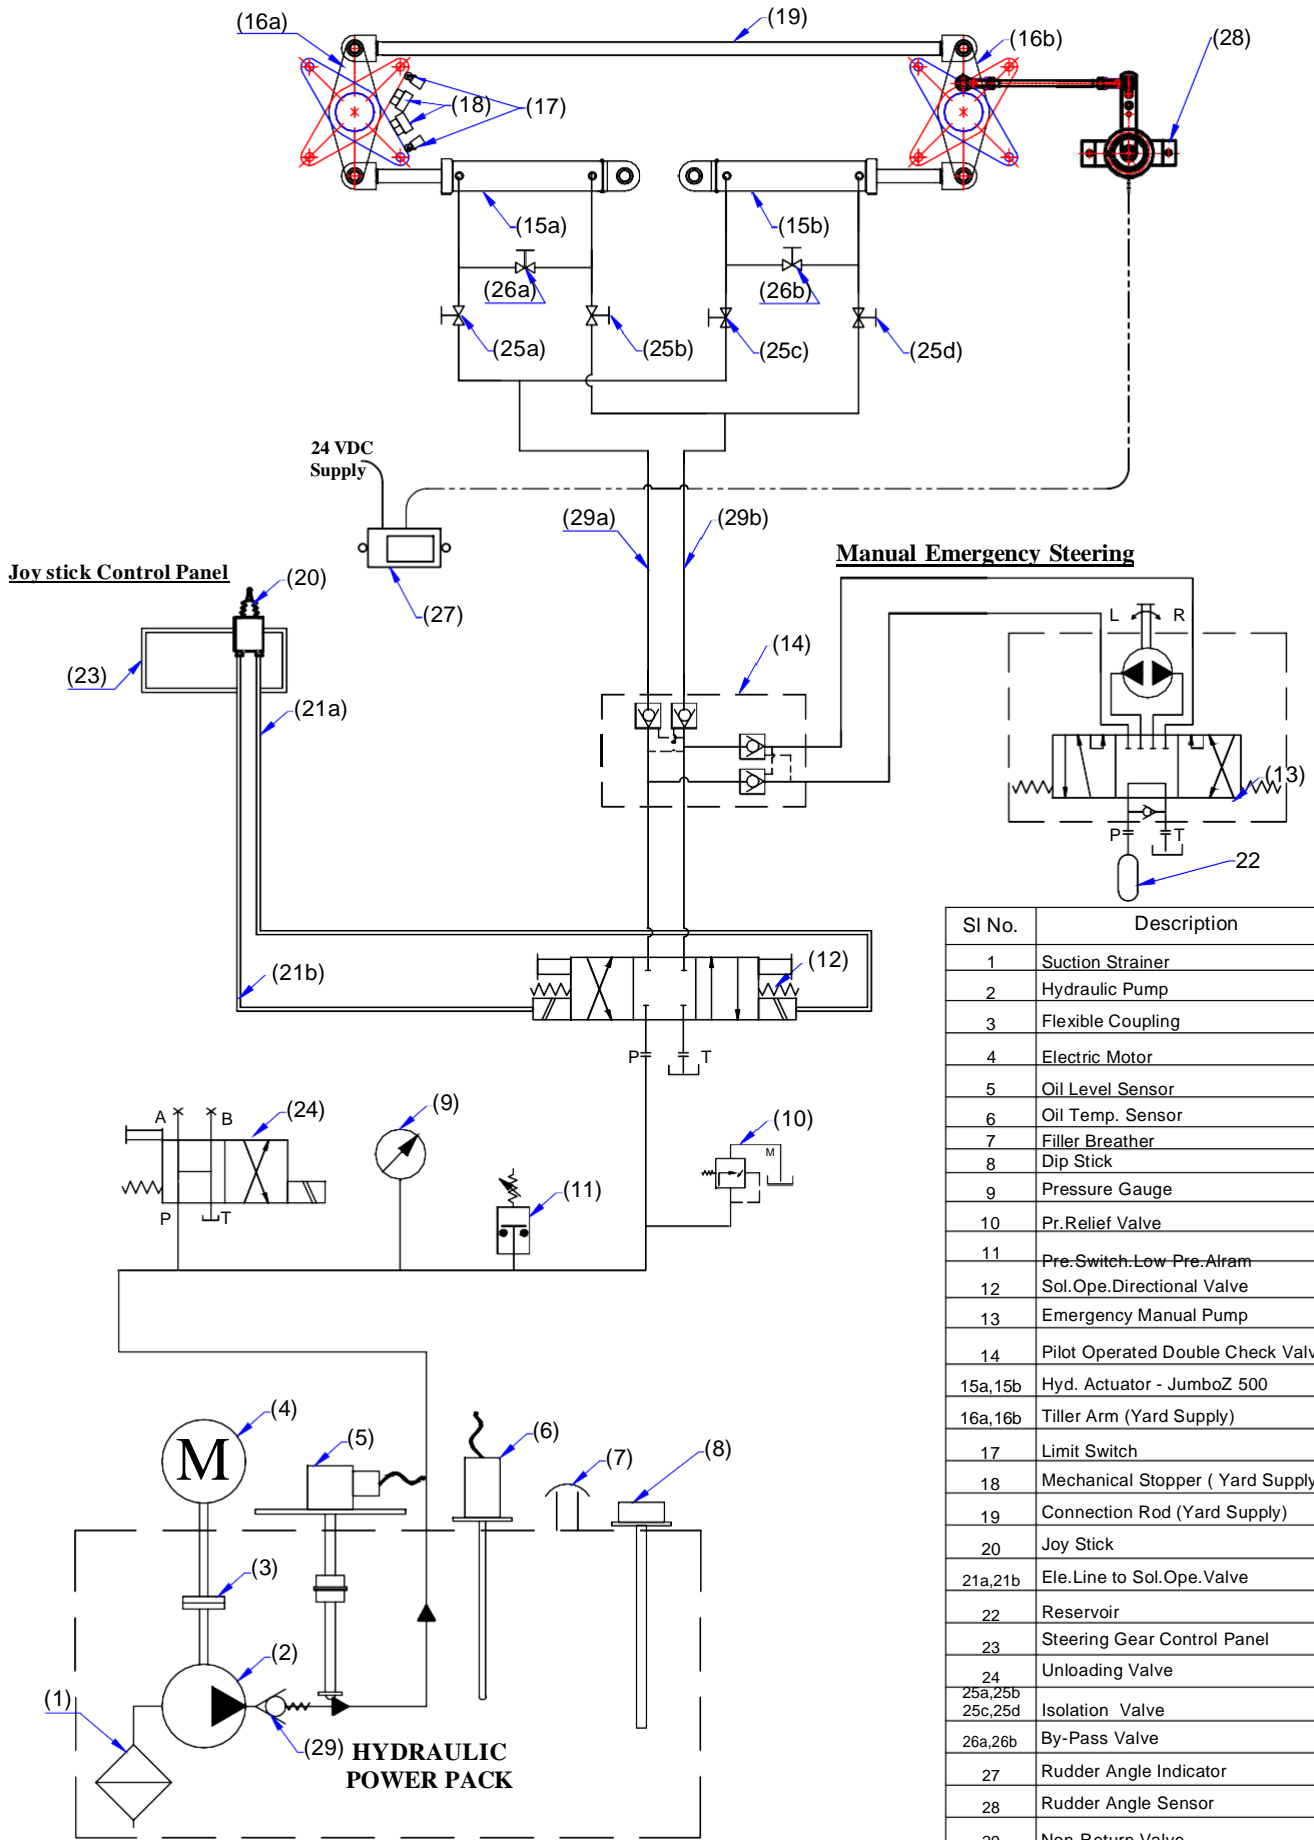

Electro-Hyd. Circuit - JumboZ-500E

**MAC ♦ N ♦ HOM SYSTEMS
KOCHI - 20**

DESIGNATION

Electro-Hydro. Circuit Twin Rudder
with Emer.Steering - JumboZ-500E

DWG. No.

MHS-1869

DATE

09.11.2023